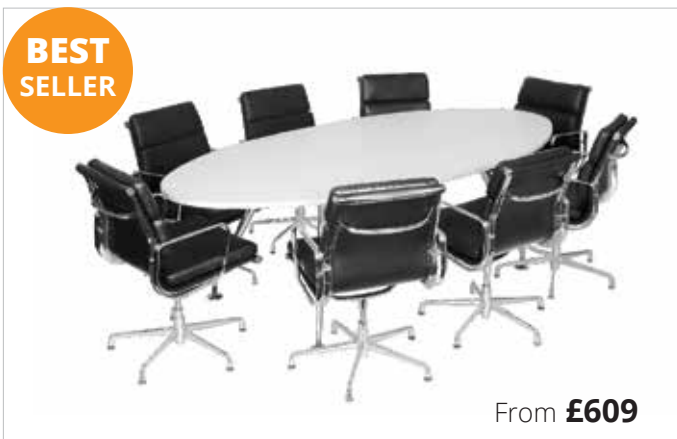

From **£139**

From **£115**

**BEST
SELLER**

From **£609**